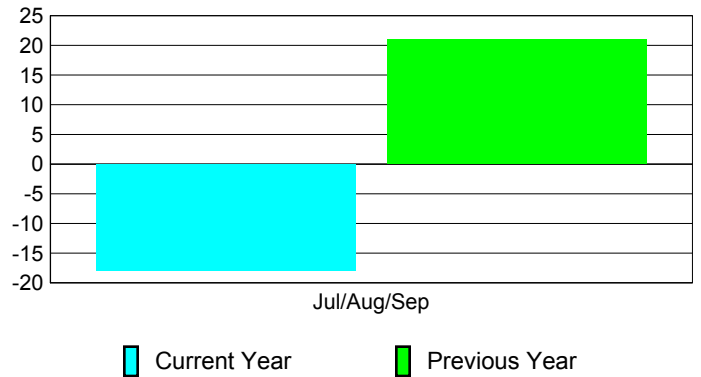

Comparison of Membership Gain/Loss

Current Year Compared to the Previous Year