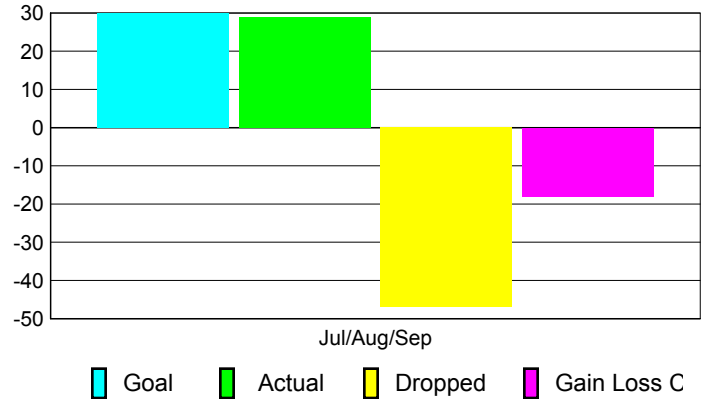

Membership Results 2010-2011

Goal, New, Dropped, Gain/Loss