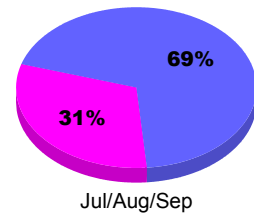

Membership Results
2010-2011

Membership
2009-2010

Month	Net Memb Goal	Actual New Memb	Actual Dropped Memb	Gain/Loss of Memb	Gain/Loss of Memb
Jul/Aug/Sep	30	29	-47	-18	21
Totals	30	29	-47	-18	21

Membership Results 2010-2011

Goal, New, Dropped, Gain/Loss

Comparison of Membership Gain/Loss

Current Year Compared to the Previous Year

Gender Comparison 2010-2011

■ Male ■ Female